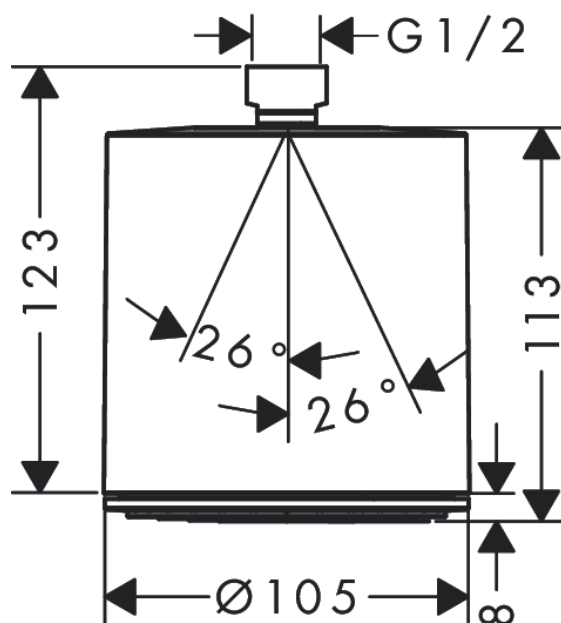

Pulsify S

Overhead shower 105 1jet Green

Surfaces: **Chrome** Article Number: **24132000**

Description

product features

- shower head size: 105 mm
- spray type: PowderRain
- ball-joint: overhead shower angle adjustable
- material spray disc: plastic
- spray disc surface: graphite
- maximum flow rate at 3 bar: 6 l/min
- connection thread G 1/2
- connection dimension: DN15

Technology

Design awards

reddot winner 2021

Product image

Scale drawing

Flowchart

The consumption was measured in combination with the appropriate fittings (thermosta/mixer/ in-wall valve) to reflect actual application in practice.