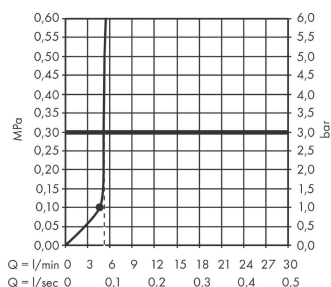

Pulsify S

Overhead shower 105 1jet Green

Surfaces: **Chrome** Article Number: **24132000**

Description

product features

- shower head size: 105 mm
- spray type: PowderRain
- ball-joint: overhead shower angle adjustable
- material spray disc: plastic
- spray disc surface: graphite
- maximum flow rate at 3 bar: 6 l/min
- connection thread G 1/2
- connection dimension: DN15

Technology

Design awards

reddot winner 2021

Product image

Scale drawing

Flowchart

The consumption was measured in combination with the appropriate fittings (thermosta/mixer/ in-wall valve) to reflect actual application in practice.